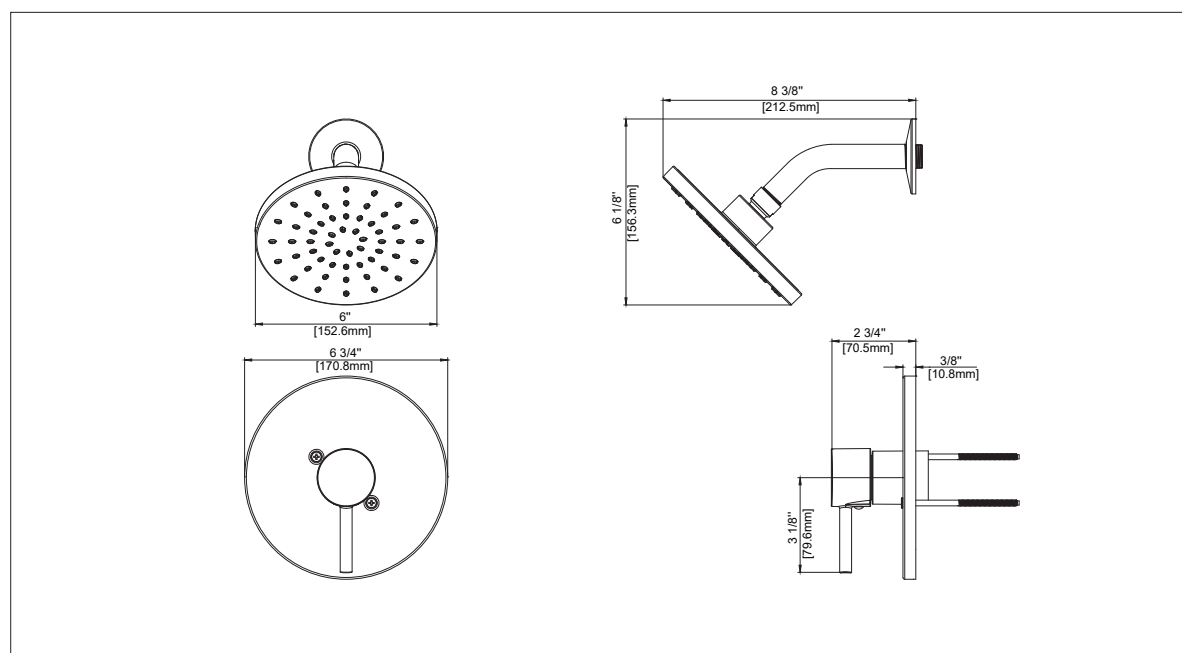

☐ **GLH-720CJP**

☐ **GLH-720BNJP**

gemline

☐ **GLH-720MBJP**

Single Handle Shower Only Trim Kit

No.	Name	Part No.
1	Shower head / Cabezal de la ducha	RP38512*
2	Shower arm / Brazo de la ducha	RP38408*
3	Shower flange / Brida de la ducha	RP38046*
4	Sleeve / Funda	RP80624*
5	Escutcheon / Placa protectora	RP80781*
6	Escutcheon screw / Tornillo de la placa protectora	RP50055
7	Handle / Llave	RP13795*
8	Index / Índice	RP10042

* Specify Finish
* Especifique el Acabado

Product Spec Sheet

TEL: 888-649-0605

FAX: 877-892-1950

Visit Our Web Site : www.gemlinefaucets.com